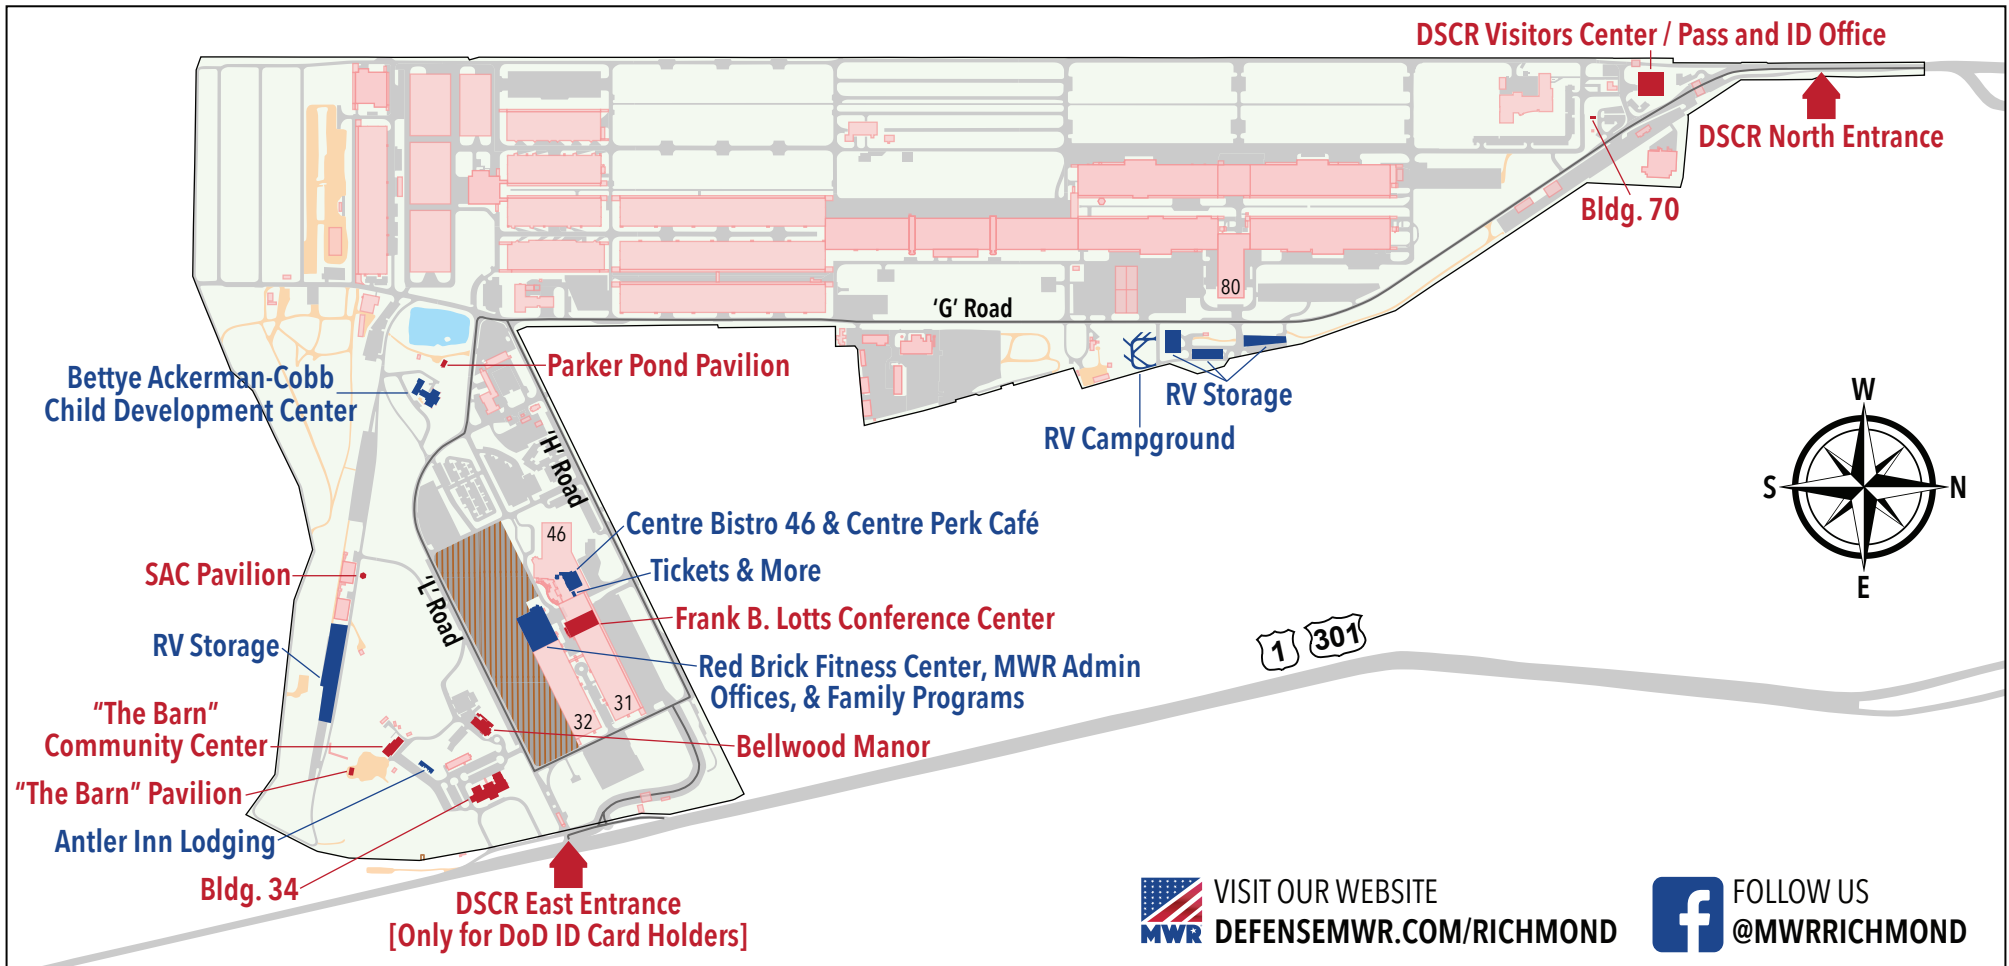

# Defense Supply Center Richmond (DSCR)

## Morale, Welfare, and Recreation (MWR) Facilities Map

 VISIT OUR WEBSITE  
[DEFENSEMWR.COM/RICHMOND](http://DEFENSEMWR.COM/RICHMOND)

 FOLLOW US  
[@MWRRICHMOND](https://www.facebook.com/MWRRICHMOND)

### MWR Contacts

Antler Inn Lodging (Bldg. 97).....	804-279-1092
Bettye Ackerman-Cobb Child Development Center (Bldg. 100).....	804-279-3018
Centre Bistro 46 / Centre Perk Café (Bldg. 46, 1st Floor).....	804-279-6745
Family Programs (Bldg. 32, G Bay).....	804-279-4337
MWR Admin Offices (Bldg. 32, G Bay).....	804-279-1885
ODR Equipment Rentals (By Appointment Only).....	804-279-1091
Red Brick Fitness Center (Bldg. 32, F-G Bays).....	804-279-3371
RV Campground.....	804-279-1091
RV Storage (Lots 13, 14, & 15E).....	804-279-1091
Tickets & More / Tours (Bldg. 46, Rm. 189).....	804-279-1091

### Non-MWR Contacts

DSCR Visitors Center / Pass and ID Office (Bldg. 210).....	804-279-4754
DSCR Space Reservation Requests (DM-FRCustomerService@dla.mil)...	804-279-3560
Community Center (Bldg. S-27), Frank B. Lotts Conference Center (Bldg. 31, G Bay), Bellwood Manor (Bldg. 42), Cafeteria Common Space (Bldg. 46), Bldg. 70, and Pavilions	
DSCR Shuttle Bus.....	804-279-3560/6361
DLA Information / Hazardous Weather Hotline.....	804-279-3599
DLA iWatch (If You See Something, Say Something).....	804-279-4888
DISA Global Service Desk (Press 5, Then Say DLA).....	844-347-2457